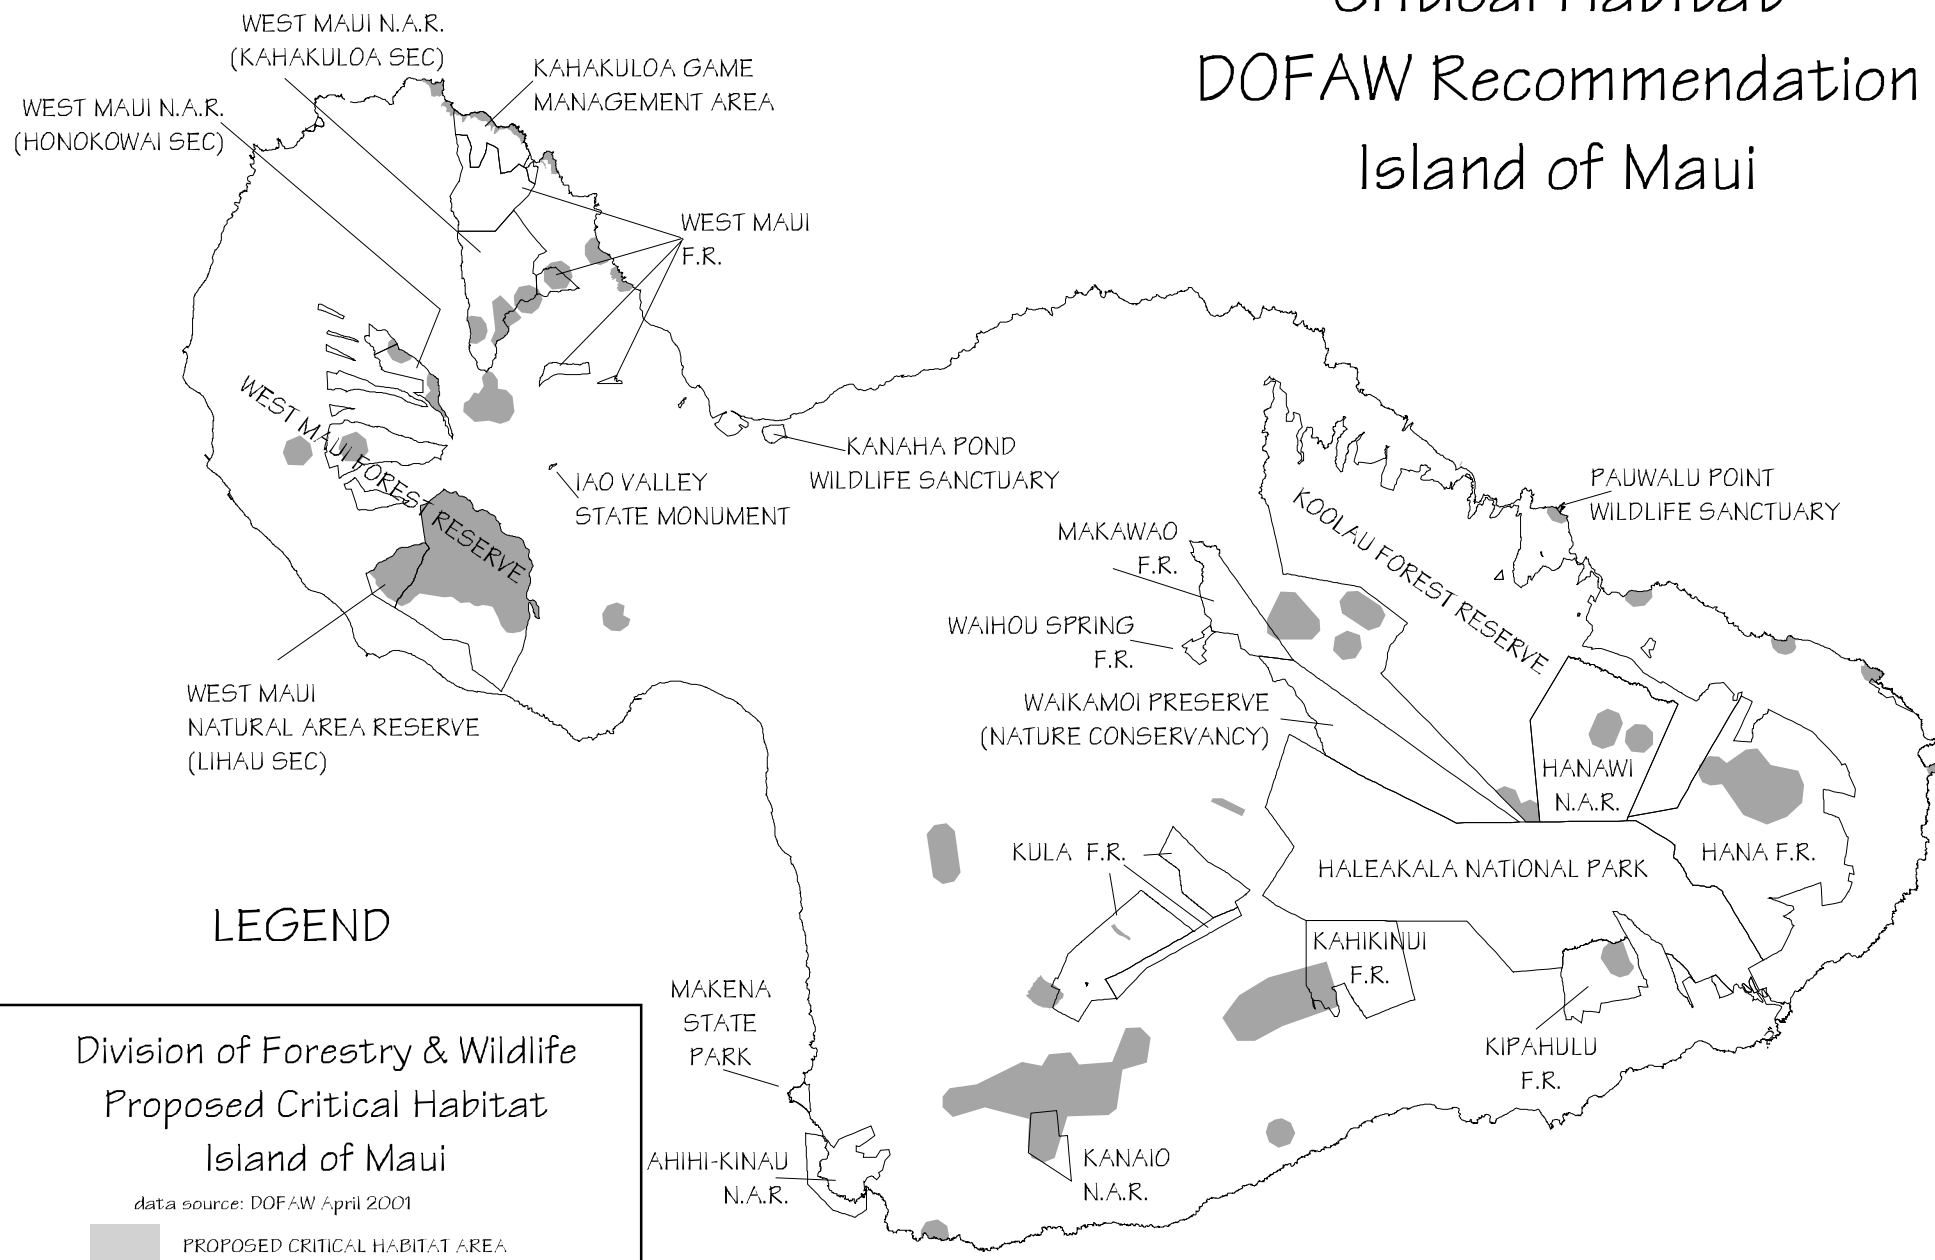

Critical Habitat DOFAW Recommendation Island of Maui

LEGEND

Division of Forestry & Wildlife
Proposed Critical Habitat
Island of Maui

data source: DOFAW April 2001

 PROPOSED CRITICAL HABITAT AREA

F.R. = FOREST RESERVE N.A.R. = NATURAL AREA RESERVE

5 0 5 10
Miles