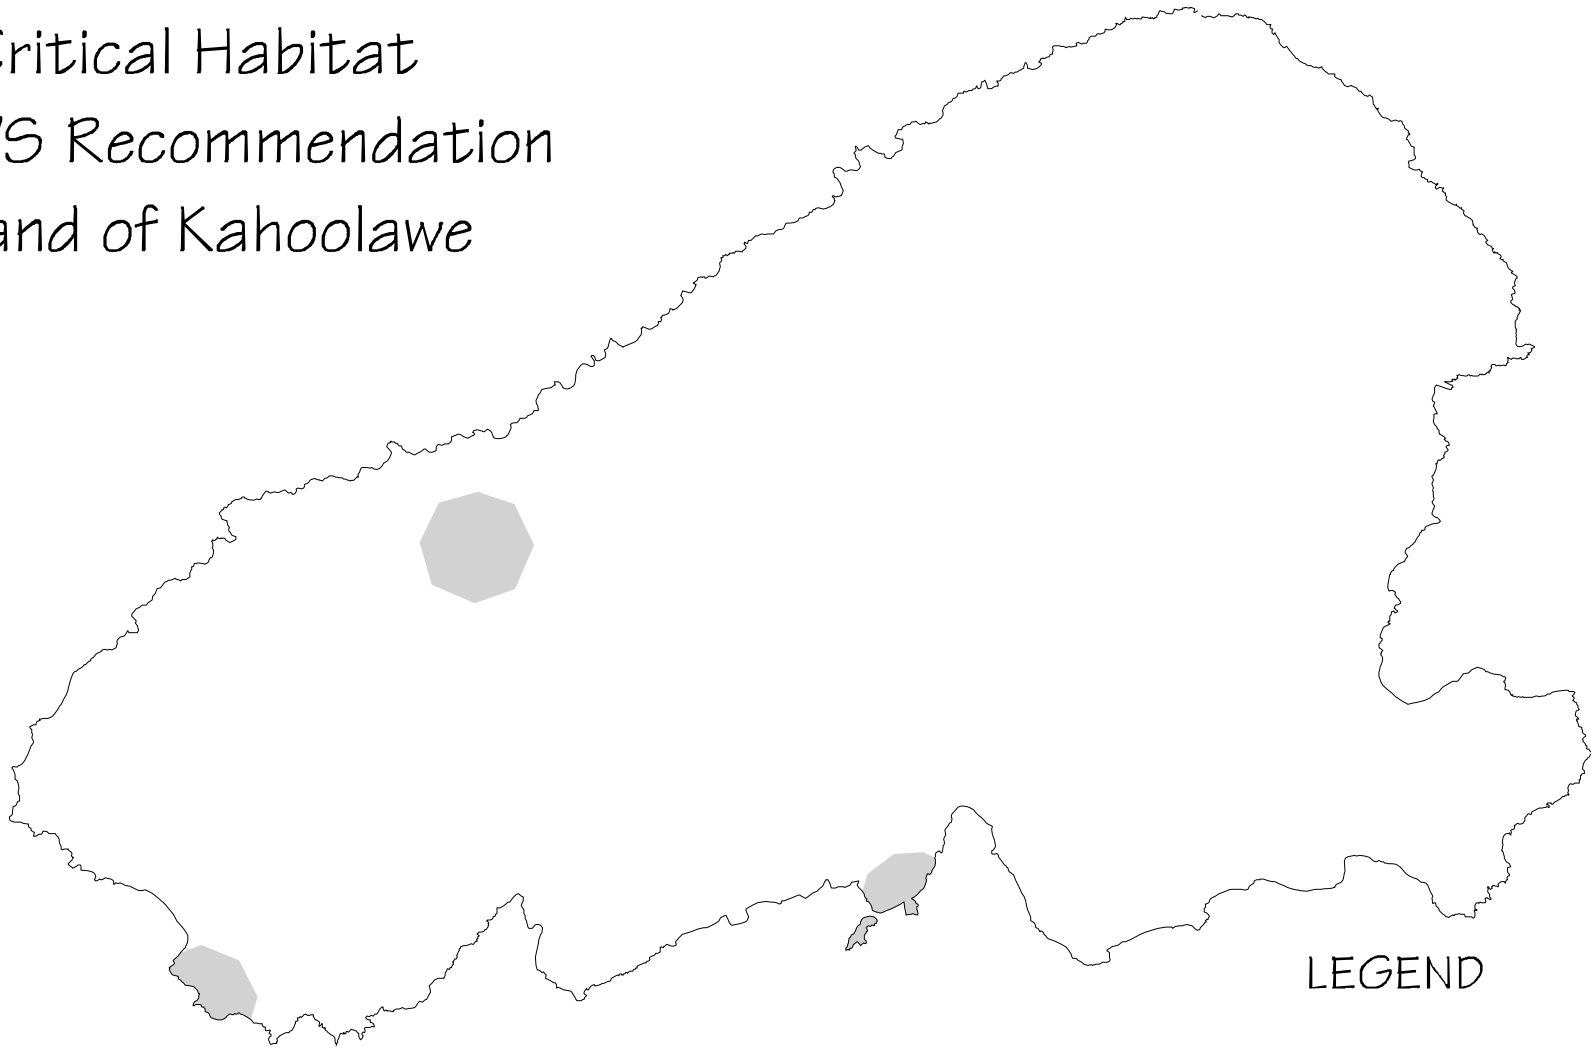

Critical Habitat USFWS Recommendation Island of Kahoolawe

LEGEND

US Fish & Wildlife Service
Proposed Critical Habitat
Island of Kahoolawe

data source: USFWS December 2000

 PROPOSED CRITICAL HABITAT AREA