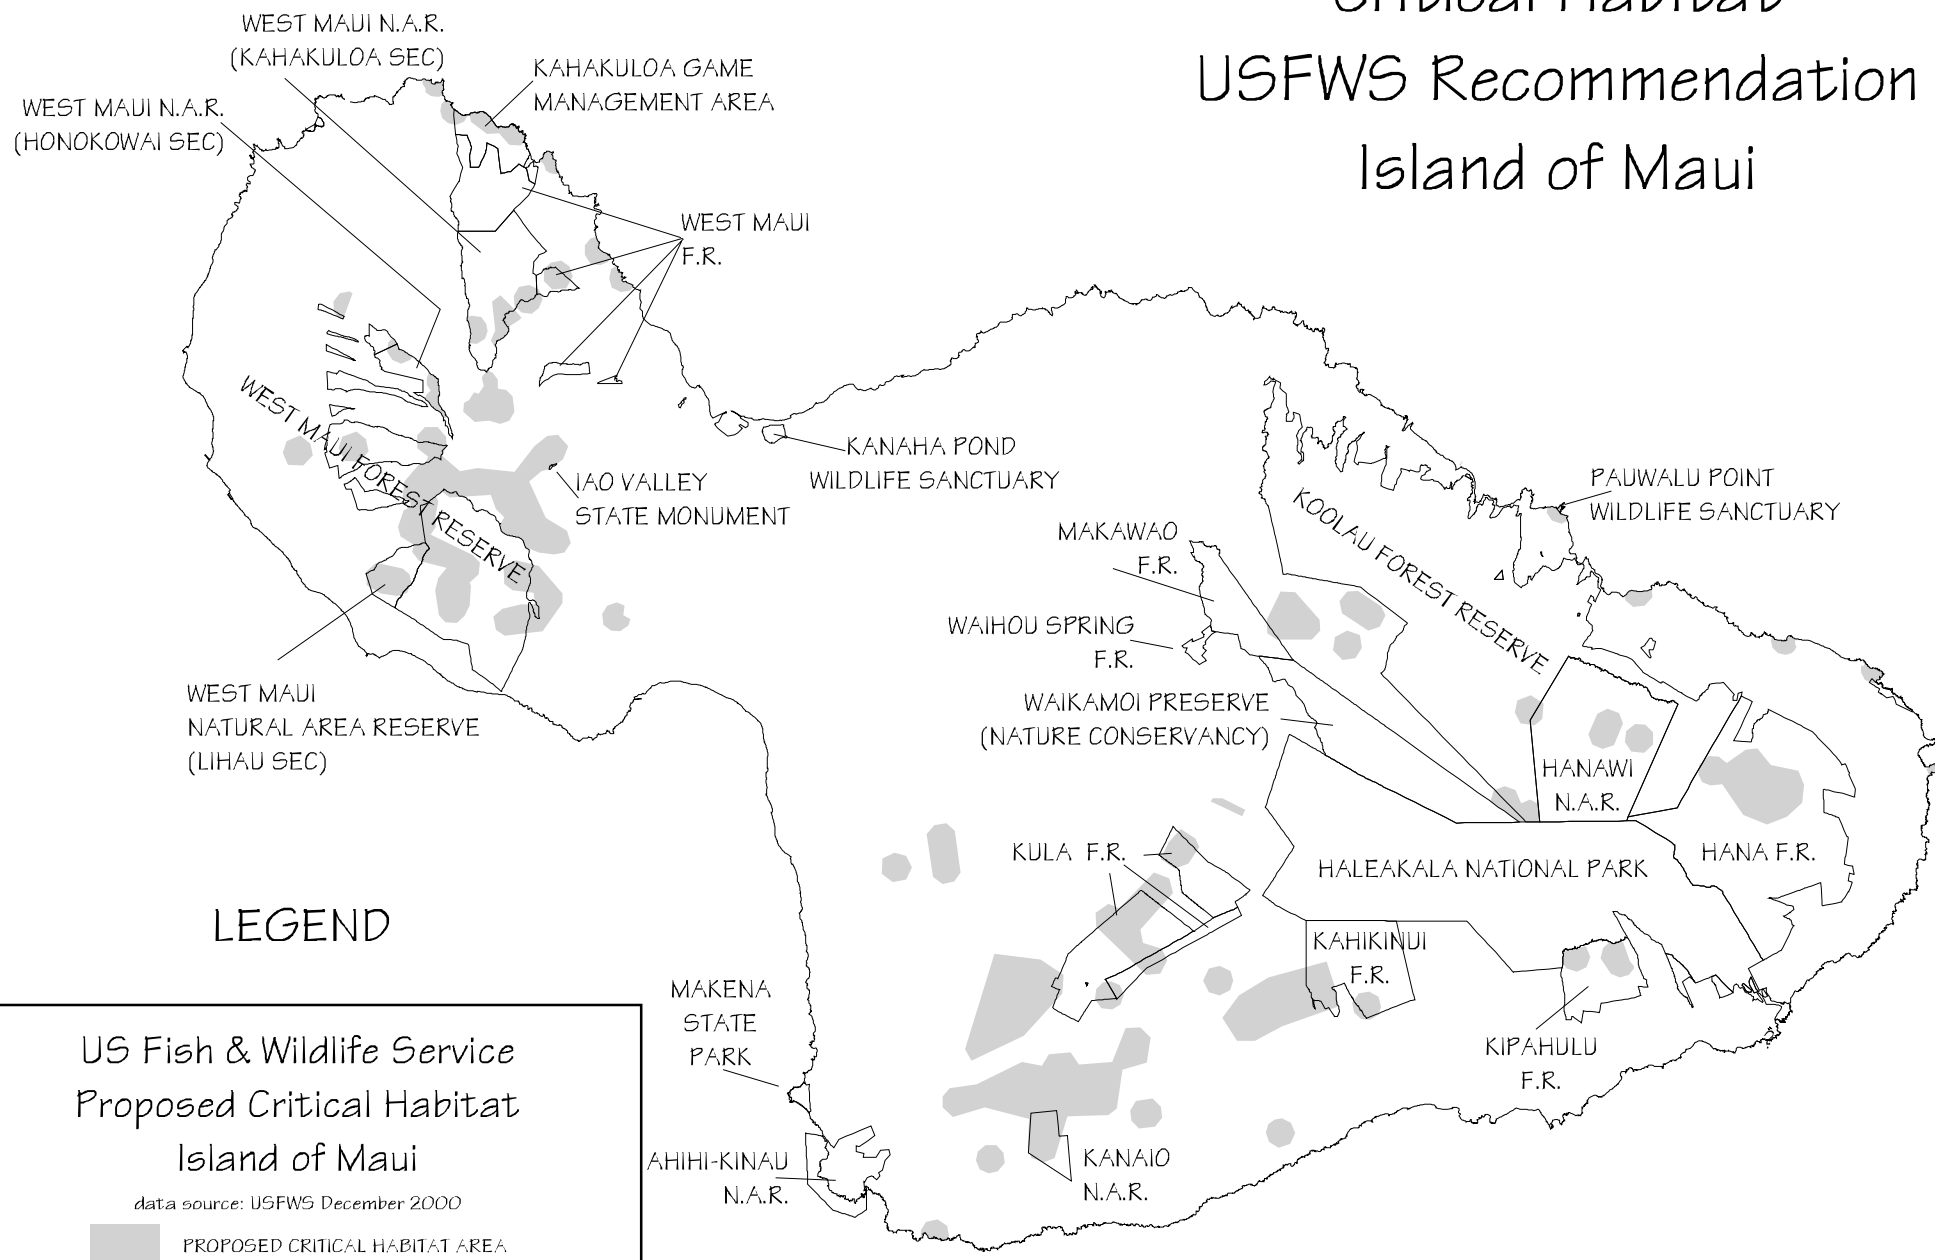

Critical Habitat USFWS Recommendation Island of Maui

LEGEND

US Fish & Wildlife Service
Proposed Critical Habitat
Island of Maui

data source: USFWS December 2000

 PROPOSED CRITICAL HABITAT AREA

F.R. = FOREST RESERVE N.A.R. = NATURAL AREA RESERVE